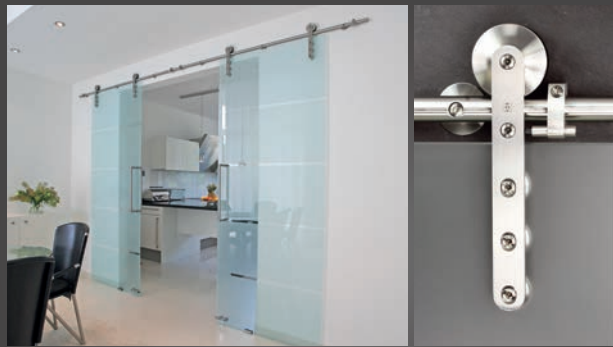

Bartels offers you the best German modern and custom interior door and hardware solutions with complete trade service and ideas for a new dimension of living and quality.

Modern Barn Door Hardware

Putting a modern spin on a classic design, our solid stainless steel sliding rail systems take the barn-door concept to an entirely new level. Available for glass or wood panels, ceiling or wall mounted our German-engineered modern barn door hardware is quiet, smooth and absolutely chic.

Modern Handles, Hinges & Hardware

Offered independently or within complete door systems, quality German hardware components offer modern designer details and serve to enhance the function and ease of installation of a door, such as the revolutionary fully adjustable, concealed door hinge that provides perfect door alignment.