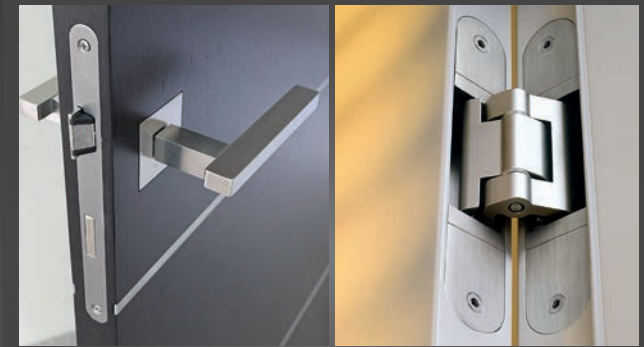

Bartels offers you the best German modern and custom interior door and hardware solutions with complete trade service and ideas for a new dimension of living and quality.

Modern Barn Door Hardware

Putting a modern spin on a classic design, our solid stainless steel sliding rail systems take the barn-door concept to an entirely new level. Available for glass or wood panels, ceiling or wall mounted our German-engineered modern barn door hardware is quiet, smooth and absolutely chic.

Modern Handles, Hinges & Hardware

Offered independently or within complete door systems, quality German hardware components offer modern designer details and serve to enhance the function and ease of installation of a door, such as the revolutionary fully adjustable, concealed door hinge that provides perfect door alignment.